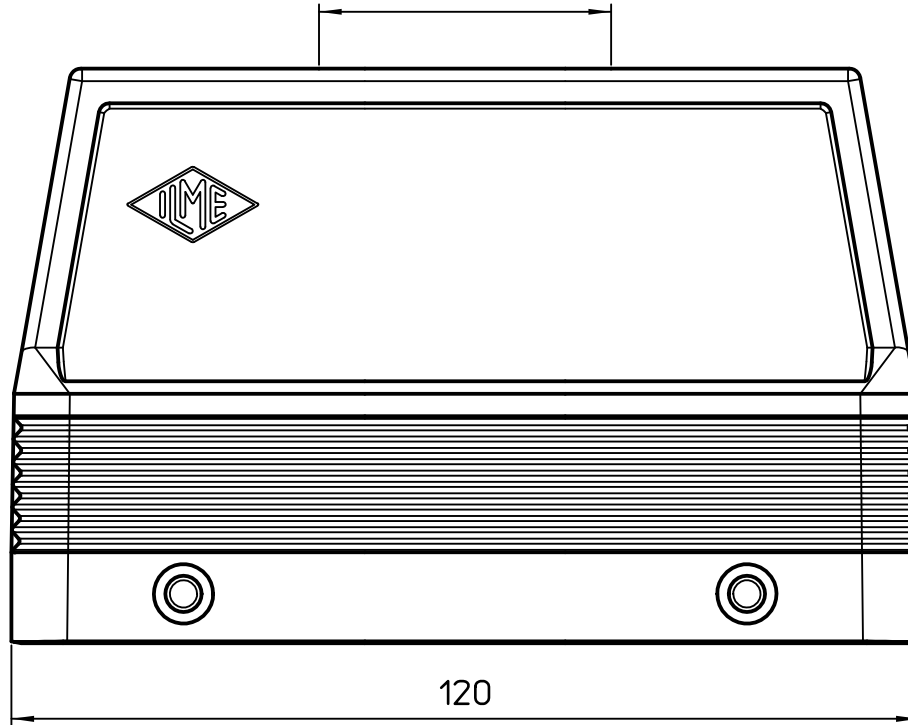

Diritti riservati All rights reserved

1

2

3

M40

REV.	DATE	SIGNATURE		
Dimensions in mm		Simplified representation with dimensions without tolerance		
Original Size A4		MFVR 24.40		Scale 1:1
Date 19/09/22		Hood with pegs, size "104.27", high construction, top entry M40, 180 °C		
Sign. S.Diasparra				