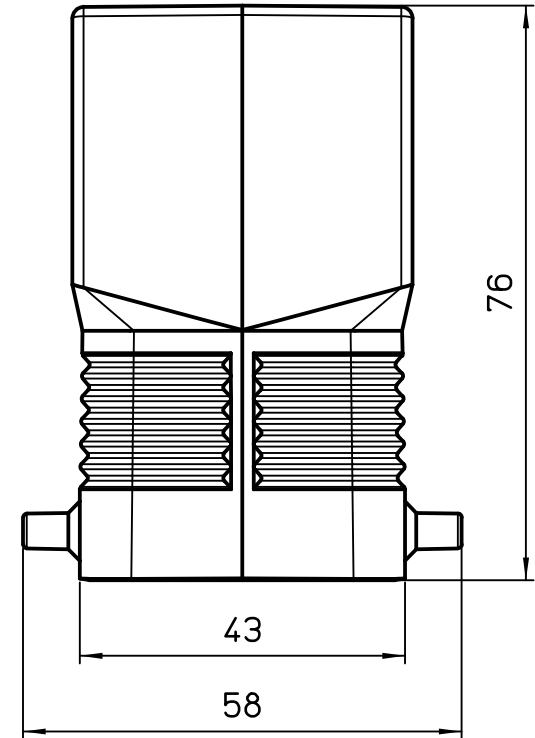

Diritti riservati All rights reserved

1

2

3

M40

REV.	DATE	SIGNATURE		
Dimensions in mm		Simplified representation with dimensions without tolerance		
Original Size A4		MFVR 24.40		Scale 1:1
Date 19/09/22		Hood with pegs, size "104.27", high construction, top entry M40, 180 °C		
Sign. S.Diasparra				